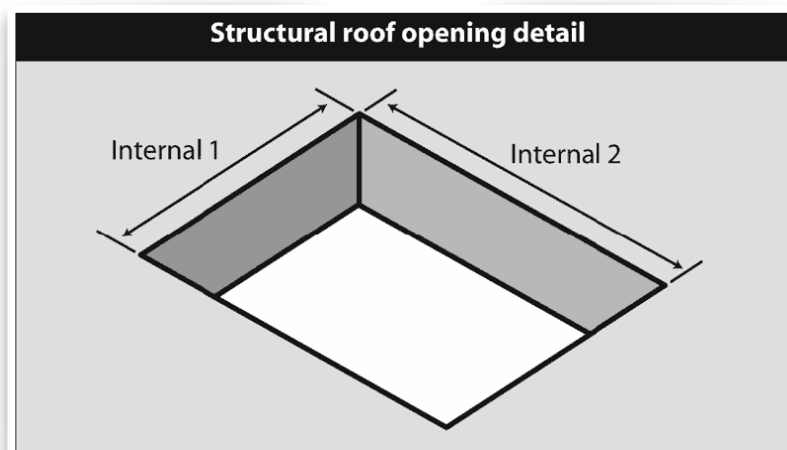

Outlook Flat Roof Dome Size Guide

Size (mm)	Product Code	Clear Light Size (mm)	Finished Roof Opening Size (mm) <i>Internal 1 & 2</i>
600 x 600	OSD1	400 x 400	600 x 600
750 x 750	OSD2	550 x 550	750 x 750
800 x 800	OSD2A	600 x 600	800 x 800
900 x 900	OSD3	700 x 700	900 x 900
1000 x 1000	OSD4	800 x 800	1000 x 1000
1100 x 1100	OSD4A	900 X 900	1100 x 1100
1200 x 1200	OSD5	1000 x 1000	1200 x 1200
1500 x 1500	OSD7	1300 x 1300	1500 x 1500
1800 x 1800	OSD8	1600 x 1600	1800 x 1800
600 x 900	ORD1	400 x 700	600 x 900
600 x 1200	ORD2	400 x 1000	600 x 1200
750 x 900	ORD3	550 x 700	750 x 900
900 x 1200	ORD4	700 x 1000	900 x 1200
900 x 1800	ORD5	700 x 1600	900 x 1800
1000 x 1500	ORD6	800 x 1300	1000 x 1500
1200 x 1800	ORD7	1000 x 1600	1200 x 1800
1200 x 2400	ORD8	1000 x 2200	1200 x 2400

The finished roof opening size refers to the internal dimensions of the structural opening once any plasterboard and/or other finishes are applied.

Rooflights & Glazing UK Ltd

Unit 5, Ironbridge Industrial Estate, 397 Retford Road, Sheffield, South Yorkshire, S13 9WA