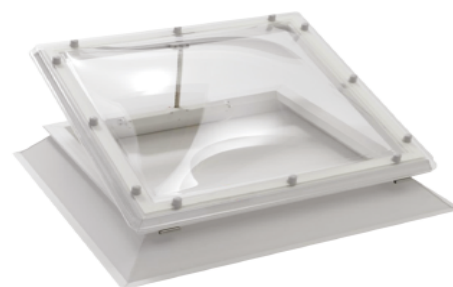

### RECTANGLE

The high quality, cost effective, universal 'out-of-plane' rooflight system to suit refurbishment and new-build applications.

- ✓ All sizes available with polycarbonate dome or pyramid glazing
- ✓ Manual or electric opening vent options
- ✓ Double or triple skin

#### Spayed 150mm Kerb - Rectangle

Product Code	UPSTAND OPENING SIZE (MM)	DAYLIGHT SIZE (MM)
TRR1	600 x 900	500 x 700
TRR2	600 x 1200	400 x 100
TRR3	700 x 1000	500 x 800
TRR4	700 x 1200	500 x 1000
TRR5	700 x 1300	500 x 1100
TRR6	700 x 1900	500 x 1700
TRR7	800 x 1100	600 x 900
TRR8	800 x 1400	600 x 1200
TRR9	900 x 1200	700 x 1000
TRR10	900 x 1500	700 x 1300
TRR11	900 x 1800	700 x 1600
TRR12	1000 x 1200	800 x 1000
TRR13	1000 x 1300	800 x 1100
TRR14	1000 x 1500	800 x 1300
TRR15	1000 x 1800	800 x 1600
TRR16	1000 x 1900	800 x 1700
TRR17	1000 x 2000	800 x 1800
TRR18	1000 x 2400	800 x 2200
TRR19	1000 x 2500	800 x 2300
TRR20	1000 x 3000	800 x 2800
TRR21	1100 x 1400	900 x 1200
TRR22	1100 x 1500	900 x 1300
TRR23	1100 x 1700	900 x 1500
TRR24	1100 x 1800	900 x 1600
TRR25	1200 x 1500	1000 x 1300
TRR26	1200 x 1700	1000 x 1500